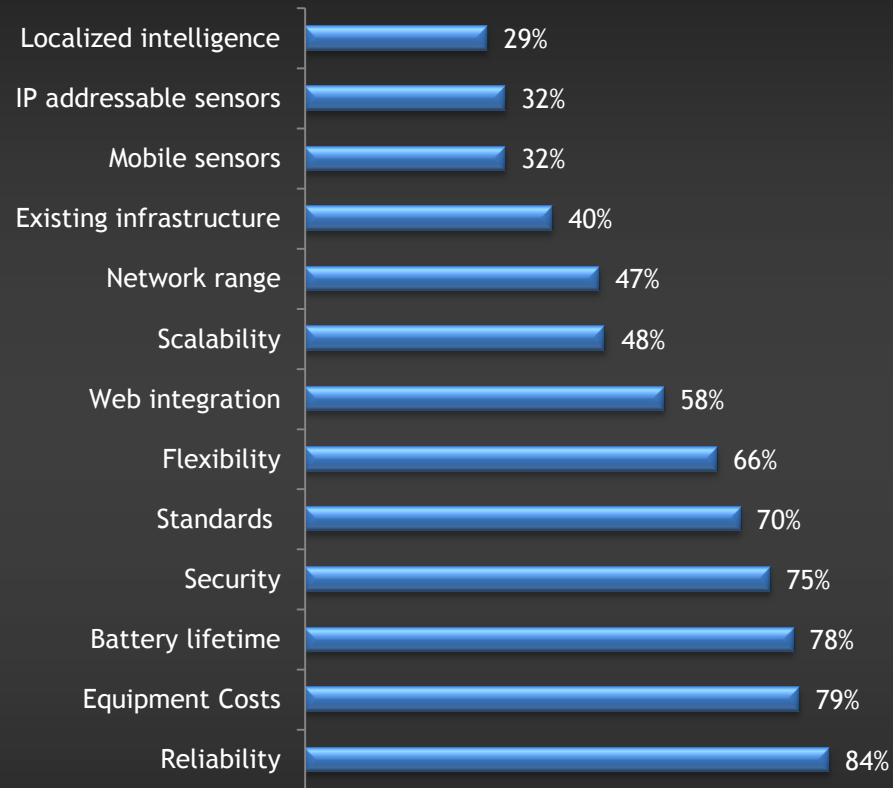

LPWANs and Smart Buildings

Geoff Mulligan

IoT Challenges

Technical

- Definition of Things
- Complexity
- Communication Paradigms
- Data Schema
- The Software Platform

Business

- Silos vs. Horizontal
- The Revenue Challenge
 - Per device
 - Connectivity
 - Data
- The Value Chain
- New Biz Models

Societal

- Privacy
- Data Ownership
- Security
- Easiness of Use
- Social Cooperation

WSN Adoption Considerations

n=106

Source: ON World

LPWANs NETWORKS

low cost

long range